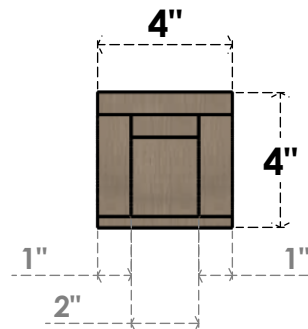

ITEM NUMBER: CORU04X08X04RIVRCPR

4"W X 8"D X 4"H SERIES 3 WIDE RIVERA ROUGH CEDAR TIMBERTHANE FAUX WOOD CORBEL, PRIMED

SIDE PROFILE

FRONT PROFILE

ISOMETRIC

EKENA MILLWORK
2300 WEST MAIN ST.
CLARKSVILLE, TX 75426
TOLL FREE: 866-607-0453
WWW.EKENAMILLWORK.COM

NOTES

1. INSTALLATION TO BE COMPLETED IN ACCORDANCE WITH MANUFACTURER'S SPECIFICATIONS.
2. DRAWING MAY NOT BE TO SCALE
3. THIS DRAWING IS INTENDED FOR DESIGN AND PLANNING PURPOSES ONLY.
4. ALL INFORMATION CONTAINED HEREIN WAS CURRENT AT THE TIME OF DEVELOPMENT BUT MUST BE REVIEWED AND APPROVED BY THE PRODUCT MANUFACTURER TO BE CONSIDERED ACCURATE.
5. TIMBERTHANE ARCHITECTURAL PRODUCTS ARE MADE FROM HIGH DENSITY URETHANE AND COME FACTORY PRIMED