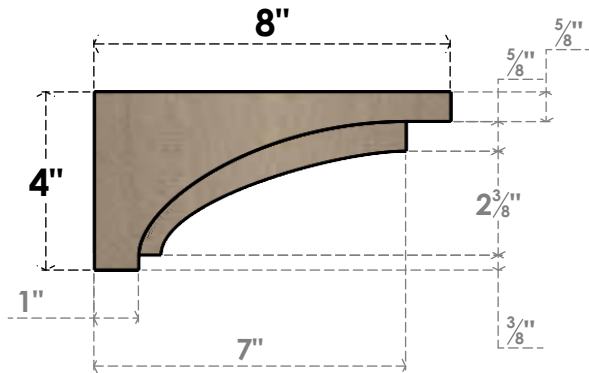

ITEM NUMBER: CORU04X08X04RIVRCPR

4"W X 8"D X 4"H SERIES 3 WIDE RIVERA ROUGH CEDAR TIMBERTHANE FAUX WOOD CORBEL, PRIMED

SIDE PROFILE

FRONT PROFILE

ISOMETRIC

EKENA MILLWORK
2300 WEST MAIN ST.
CLARKSVILLE, TX 75426
TOLL FREE: 866-607-0453
WWW.EKENAMILLWORK.COM

NOTES

1. INSTALLATION TO BE COMPLETED IN ACCORDANCE WITH MANUFACTURER'S SPECIFICATIONS.
2. DRAWING MAY NOT BE TO SCALE
3. THIS DRAWING IS INTENDED FOR DESIGN AND PLANNING PURPOSES ONLY.
4. ALL INFORMATION CONTAINED HEREIN WAS CURRENT AT THE TIME OF DEVELOPMENT BUT MUST BE REVIEWED AND APPROVED BY THE PRODUCT MANUFACTURER TO BE CONSIDERED ACCURATE.
5. TIMBERTHANE ARCHITECTURAL PRODUCTS ARE MADE FROM HIGH DENSITY URETHANE AND COME FACTORY PRIMED